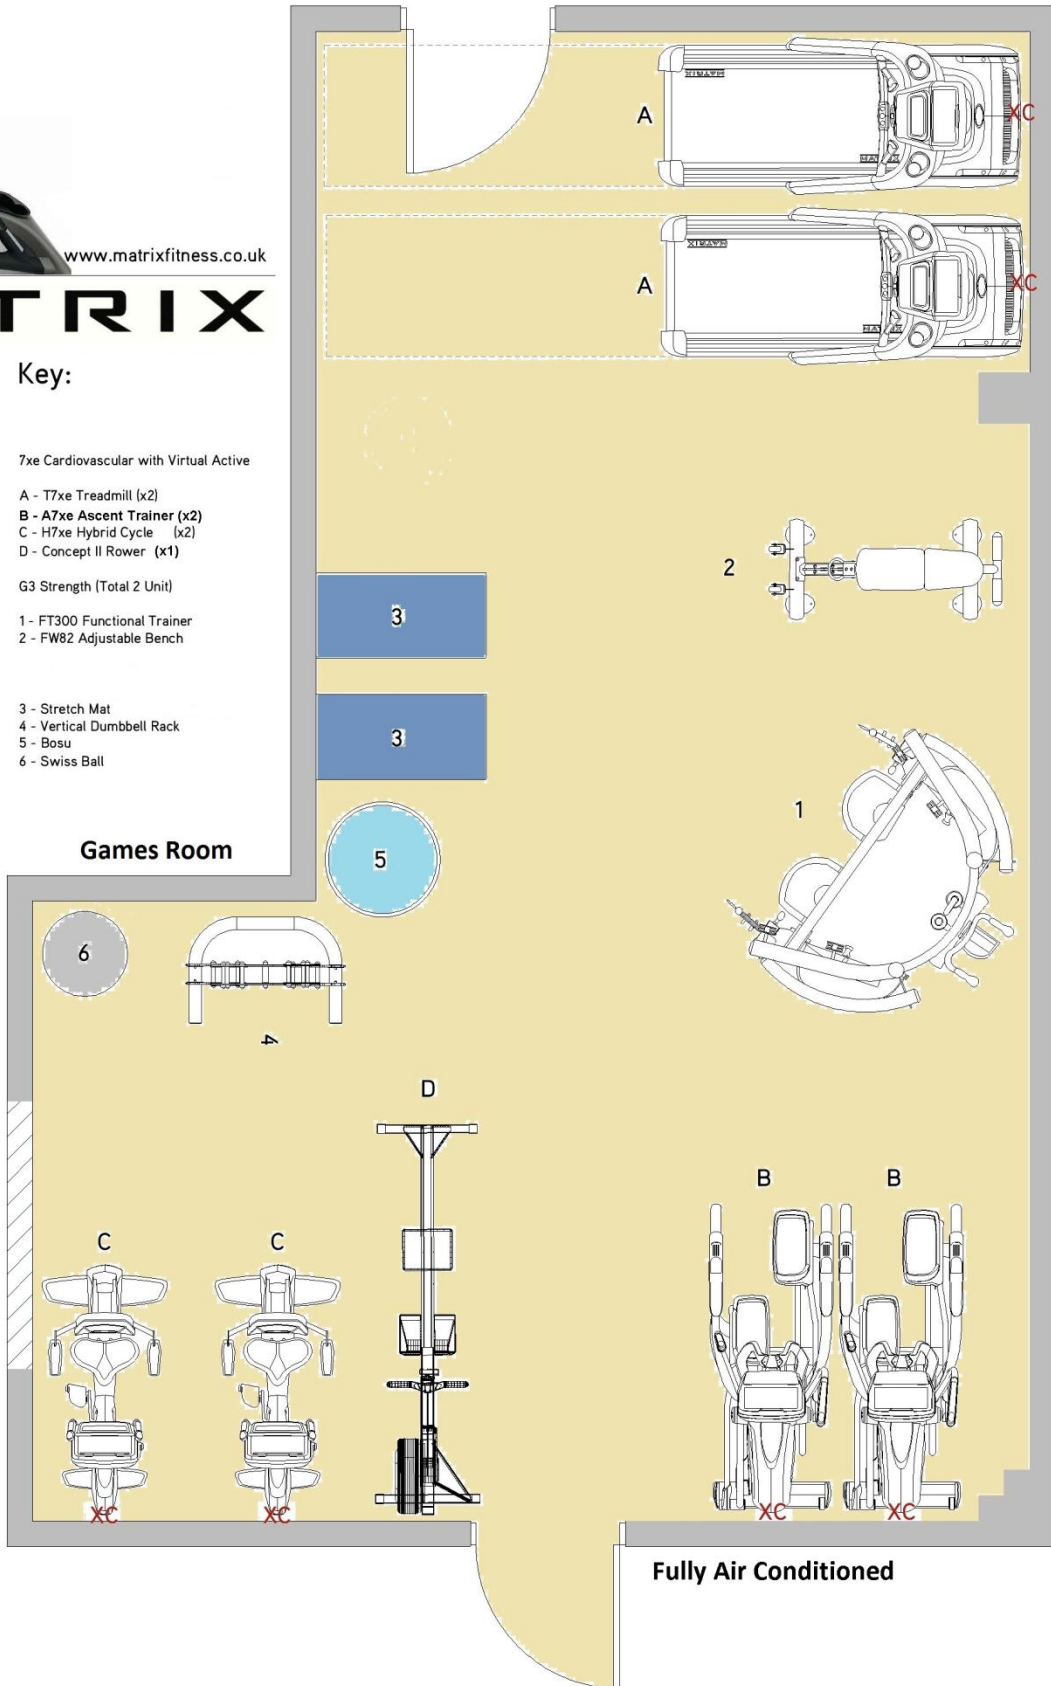

Limpfield LTC

● TENNIS ● SQUASH & RACKETBALL ● BADMINTON ● TABLE TENNIS

www.matrixfitness.co.uk

MATRIX

Key:

7xe Cardiovascular with Virtual Active

- A - T7xe Treadmill (x2)
- B - A7xe Ascent Trainer (x2)
- C - H7xe Hybrid Cycle (x2)
- D - Concept II Rower (x1)

G3 Strength (Total 2 Unit)

- 1 - FT300 Functional Trainer
- 2 - FW82 Adjustable Bench

- 3 - Stretch Mat
- 4 - Vertical Dumbbell Rack
- 5 - Bosu
- 6 - Swiss Ball

Games Room

Fully Air Conditioned